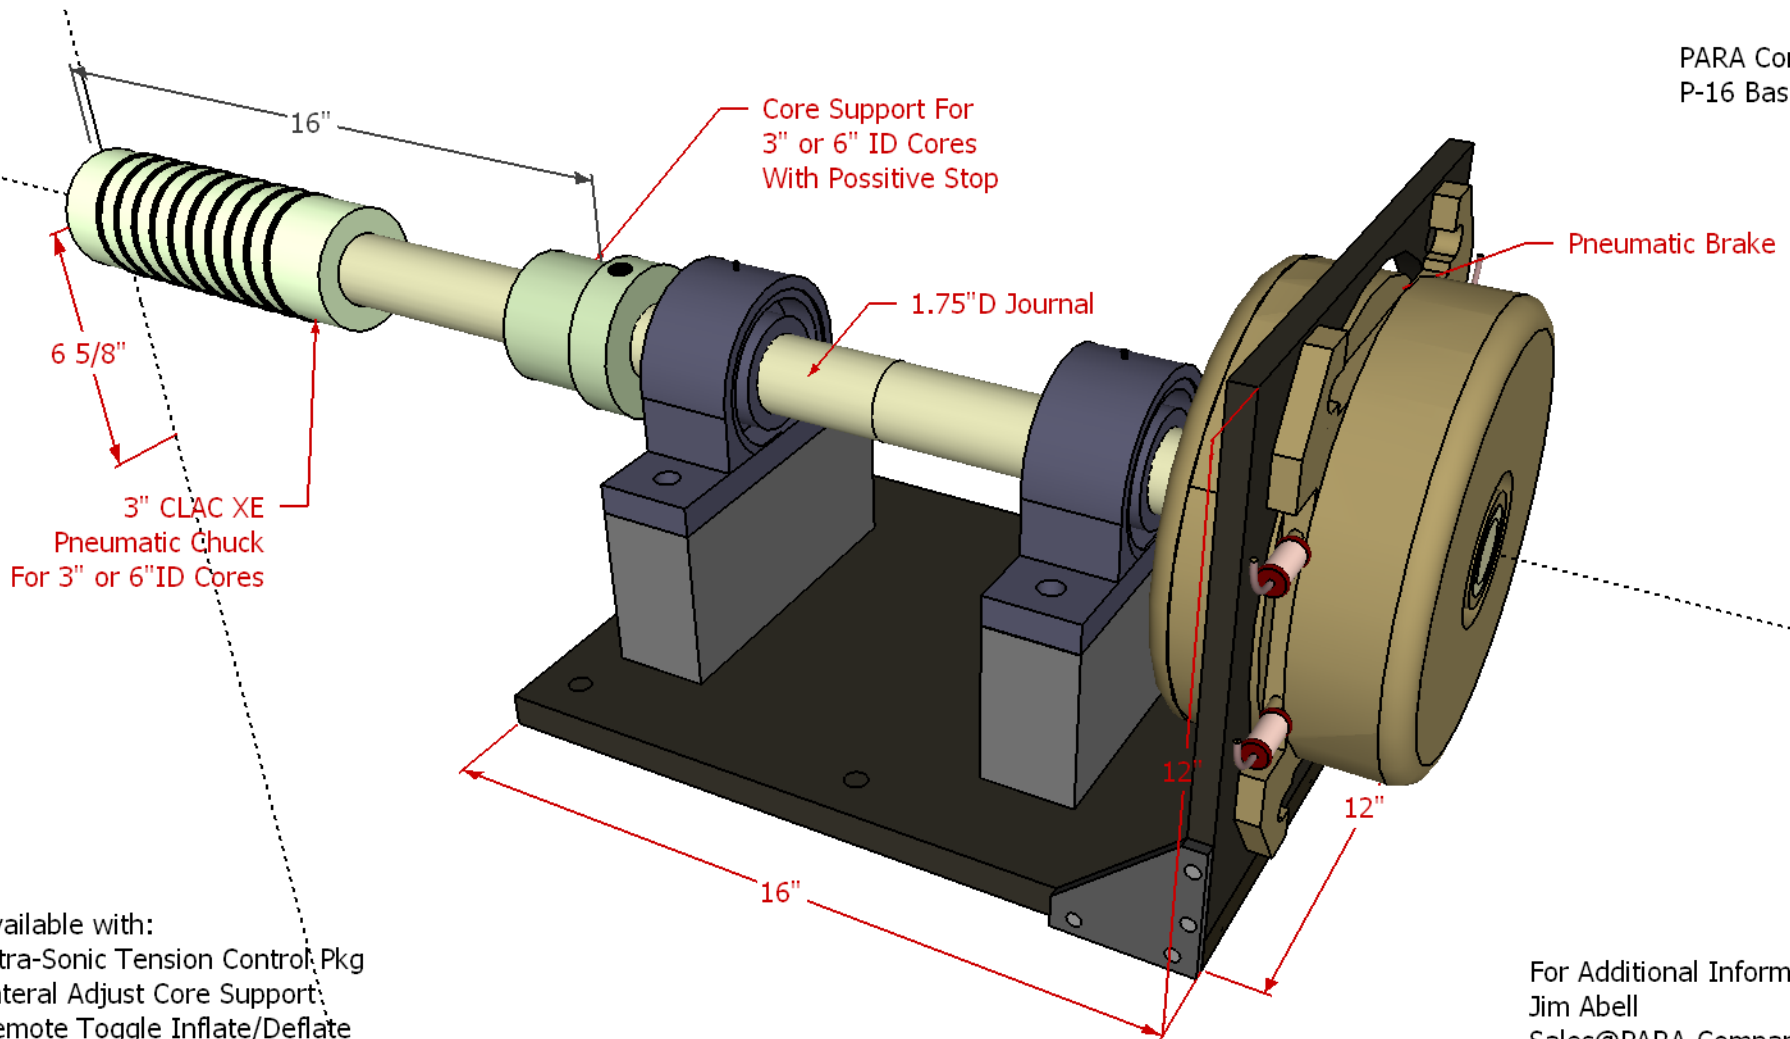

PARA Company LLC
P-16 Basic Unwind

Available with:
Ultra-Sonic Tension Control Pkg
Lateral Adjust Core Support
Remote Toggle Inflate/Deflate
Stainless/Anodized Available

For Additional Information Contact:
Jim Abell
Sales@PARA-Company.com
763 473 2757
773-751-2026F